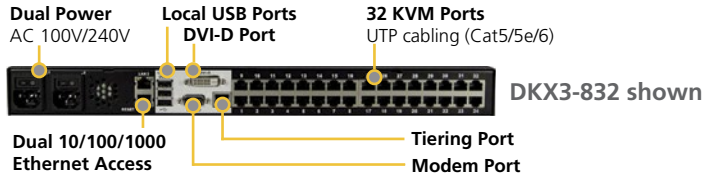

Specifications

Dominion KX III Model	Description	Dimensions (WxDxH)	Weight	Power and Heat Dissipation
DKX3-864	64 server ports, 8 remote users, 1 local port for use at the rack	17.3" x 13.3" x 3.5"; 440mm x 338mm x 88mm	12.39 lbs; 5.62 kg	Dual Power 110V/240V, 50-60Hz 1.8A 60W 52 KCAL
DKX3-832	32 server ports, 8 remote users, 1 local port for use at the rack	17.3" x 13.15" x 1.73"; 440mm x 334mm x 44mm	9.96 lbs; 4.52 kg	
DKX3-808	8 server ports, 8 remote users, 1 local port for use at the rack			
DKX3-464	64 server ports, 4 remote users, 1 local port for use at the rack	17.3" x 13.3" x 3.5"; 440mm x 338mm x 88mm	12.39 lbs; 5.62 kg	
DKX3-432	32 server ports, 4 remote users, 1 local port for use at the rack	17.3" x 13.15" x 1.73"; 440mm x 334mm x 44mm	9.08 lbs; 4.12 kg	
DKX3-416	16 server ports, 4 remote users, 1 local port for use at the rack			
DKX3-232	32 server ports, 2 remote users, 1 local port for use at the rack			
DKX3-216	16 server ports, 2 remote users, 1 local port for use at the rack		8.60 lbs; 3.9 kg	
DKX3-132	32 server ports, 1 remote user, 1 local port for use at the rack			
DKX3-116	16 server ports, 1 remote user, 1 local port for use at the rack			
DKX3-108	8 server ports, 1 remote user, 1 local port for use at the rack			

Computer Interface Modules (CIMs)

D2CIM-DVUSB – Dual USB, VGA CIM for BIOS virtual media and advanced features	D2CIM-DVUSB-DVI – Dual USB, DVI-D CIM for BIOS virtual media and advanced features
D2CIM-VUSB – USB CIM for virtual media and Absolute Mouse Synchronization	D2CIM-DVUSB-HDMI – Dual USB, HDMI CIM for BIOS virtual media and advanced features
DCIM-PS2 – CIM for PS/2	D2CIM-DVUSB-DP – Dual USB, DisplayPort CIM for BIOS virtual media and advanced features
DCIM-SUN – CIM for Sun	D2CIM-PWR – CIM for remote power management
DCIM-USBG2 – CIM for USB and Sun USB	P2CIM-SER – CIM for serial (ASCII) devices

Specifications for All Dominion KX III Models

Form Factor	1U and 2U full width, rack mountable (brackets included)
Operating Temperature	0° - 45° C (32° - 113° F)
Humidity	0% - 85% RH
Remote Connection	Network: Dual 10/100/1000 gigabit Ethernet access; dual-stack: IPv4 and IPv6 Modem Port: DB9(F) DTE Protocols: TCP/IP, HTTP, HTTPS, UDP, RADIUS, SNTP, DHCP, PAP, CHAP, LDAP, SNMP v2 and v3
Local Access Port	Video: Single Link DVI-D (F) Keyboard/Mouse: USB(F), 1 USB front, 3 USB rear Tiering Port: RJ45
Sample Video Resolutions	PC text mode: 640x350, 640x480, 720x400 PC graphic mode: 640x480, 800x600, 1024x768, 1152x864, 1280x1024, 1440x900, 1680x1050, 1600x1200, 1920x1080, 1920x1200 Sun video mode: 1024x768, 1152x864, 1152x900, 1280x1024
Warranty	Two years standard with advanced replacement*