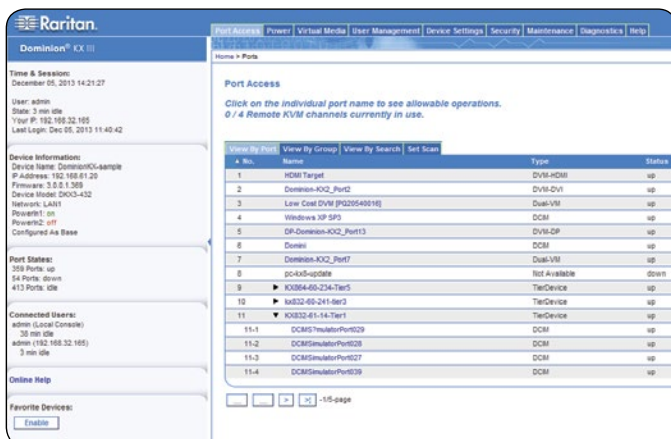

Secure, Reliable, Powerful, and Dependable

Military Grade Security & Reliability

- Uses FIPS 140-2-certified cryptographic module
- Smart card / CAC authentication – local and remote
- 256-bit AES or 128-bit RC4 encryption
- Dual power supplies and Gigabit Ethernet with failover
- All data encrypted, including video transmissions and virtual media
- Secure Linux-based appliance
- Local or centralized authentication with LDAP, RADIUS or Active Directory support
- Dual-stack networking: IPv4 and IPv6
- Configurable user and group permissions
- User-configurable TCP ports
- Supports strong password protection
- Customizable security banner
- Can upload customer's digital security certificate
- SNMP v2 and v3 management. Syslog.