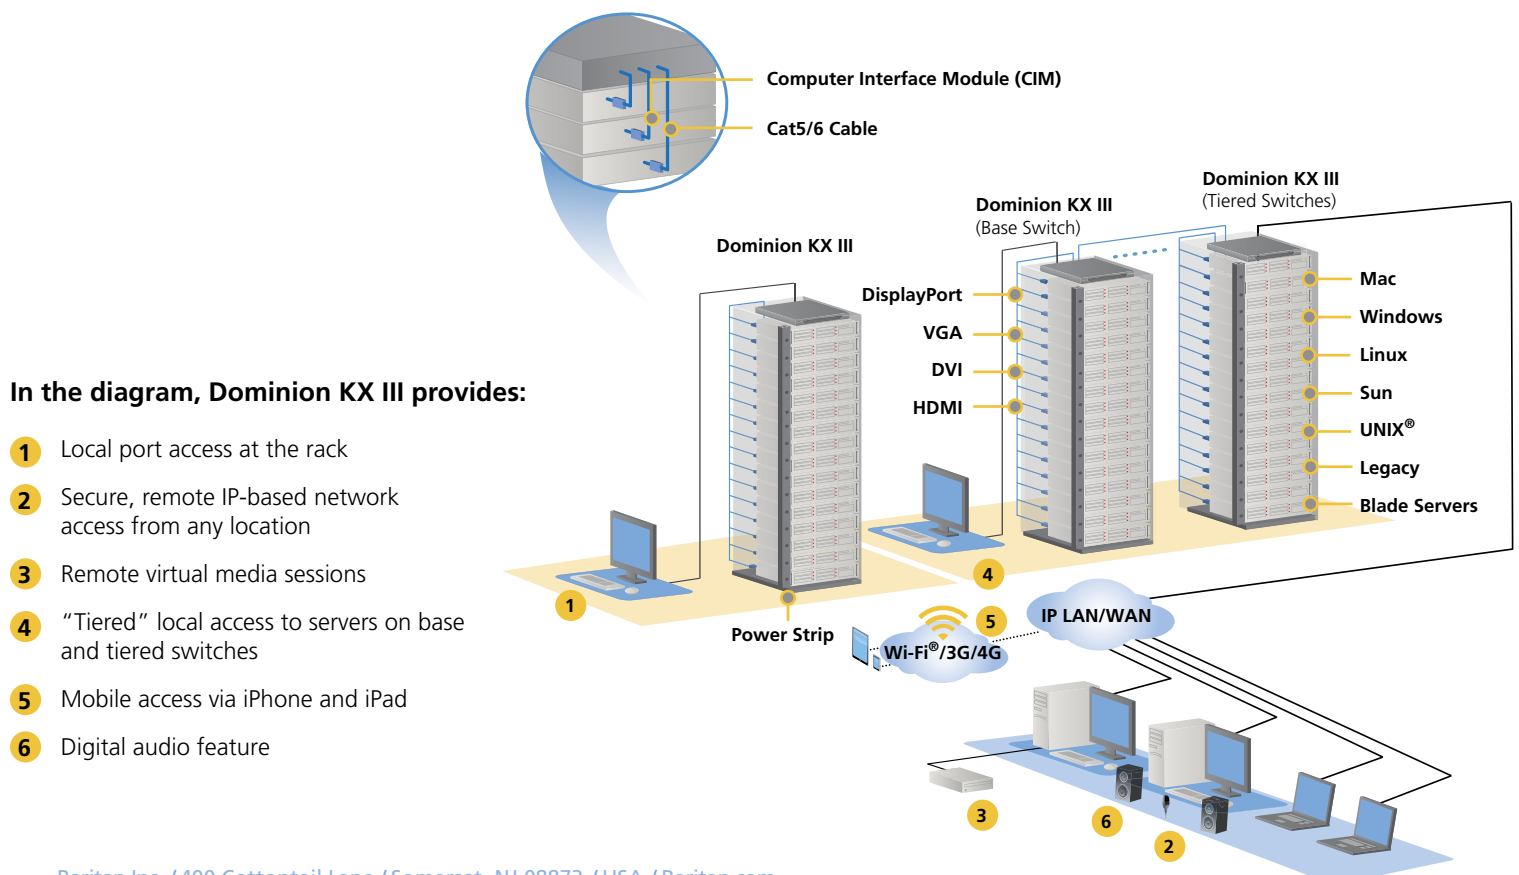

Military Grade Security and Reliability

Raritan's KVM-over-IP products meet U.S. and Canadian government security mandates and are widely used by military and government agencies. As the most secure KVM-over-IP switch, the Dominion KX III includes a FIPS 140-2 certified cryptographic module, smart-card/CAC authentication, and IPv6. And with dual power supplies and dual gigabit Ethernet ports, the Dominion KX III is the most reliable and secure digital KVM switch in the industry.

High Performance IP Remote Access

Supports High Performance Video Applications

- ▶ Broadcast, entertainment and gaming
- ▶ Military and government
- ▶ Security and surveillance
- ▶ Scientific, aviation, weather, transportation
- ▶ Industrial, manufacturing and factory
- ▶ Command & control, operations centers

Connect easily and quickly from anywhere

- ▶ True, anytime/anywhere, high performance remote and local access
- ▶ Connect via LAN, WAN, modem or Internet
- ▶ CommandCenter management or standalone
- ▶ Mobile KVM-over-IP access via iPhone and iPad
- ▶ External modem for emergency access
- ▶ Native Windows and Java clients support Windows, Linux, Sun and Mac users
- ▶ Multi-browser access for Internet Explorer and Firefox access

Complete and total access and control

- ▶ Browser-based, BIOS level access and control
- ▶ Universal Virtual media to remotely install OS, load software, transfer files and backup data
- ▶ Includes DVD/CD-ROMs, USB mass storage devices, PC hard drives, floppy drives, and ISO images
- ▶ Remote power control with optional PX rack PDUs
- ▶ Fastest, tightest mouse synchronization without changing server mouse settings
- ▶ Play and record digital audio
- ▶ Chinese and Japanese language support